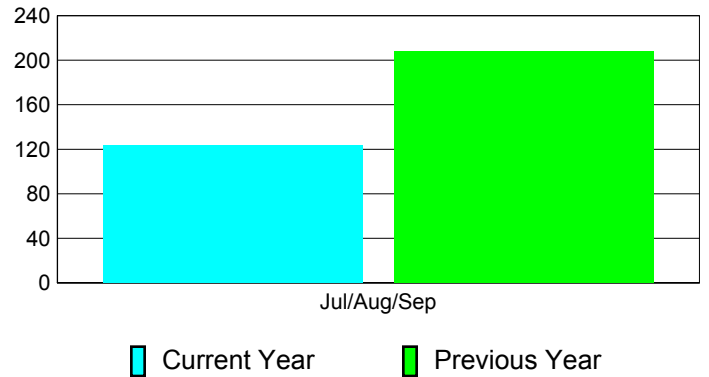

Comparison of Membership Gain/Loss

Current Year Compared to the Previous Year