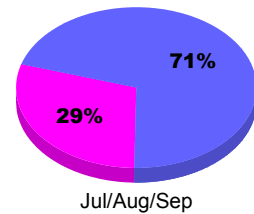

Gender Comparison 2011-2012