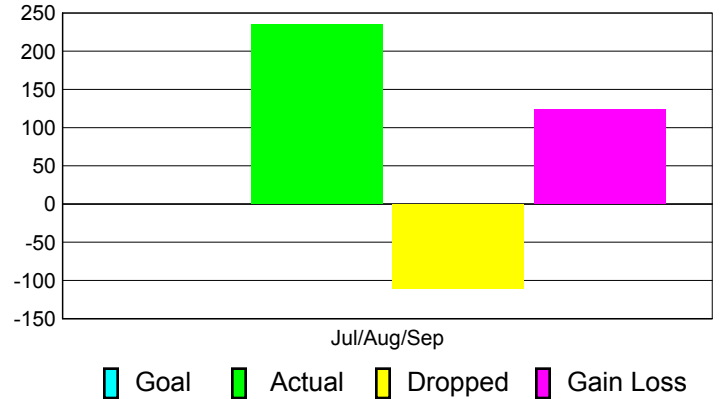

### YTD Status Quo Clubs 2011-2012

Status Quo Clubs Compared to Status Quo Members

## MEMBERSHIP

**Membership Results  
2011-2012**

**Membership  
2010-2011**

Month	Net Memb Goal	Actual New Memb	Actual Dropped Memb	Gain/Loss of Memb	Gain/Loss of Memb
Jul/Aug/Sep		235	-111	124	208
<b>Totals</b>		<b>235</b>	<b>-111</b>	<b>124</b>	<b>208</b>

### Membership Results 2011-2012

Goal, New, Dropped, Gain/Loss

### Comparison of Membership Gain/Loss

Current Year Compared to the Previous Year