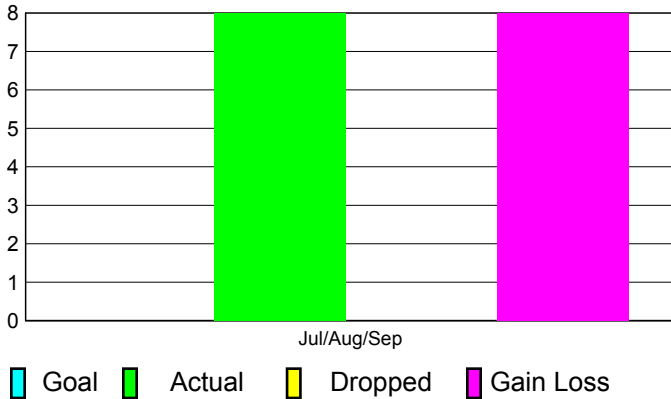

## CLUBS

**Club Results  
2011-2012**

**Clubs  
2010-2011**

Month	New Club Goal	Actual New Clubs	Actual Dropped Clubs	Gain/Loss of Clubs	Gain/Loss of Clubs
Jul/Aug/Sep		8	0	8	10
<b>Totals</b>		<b>8</b>	<b>0</b>	<b>8</b>	<b>10</b>

### Club Results 2011-2012

Goal, New, Dropped, Gain/Loss

### Comparison of Club Gain/Loss

Current Year Compared to the Previous Year